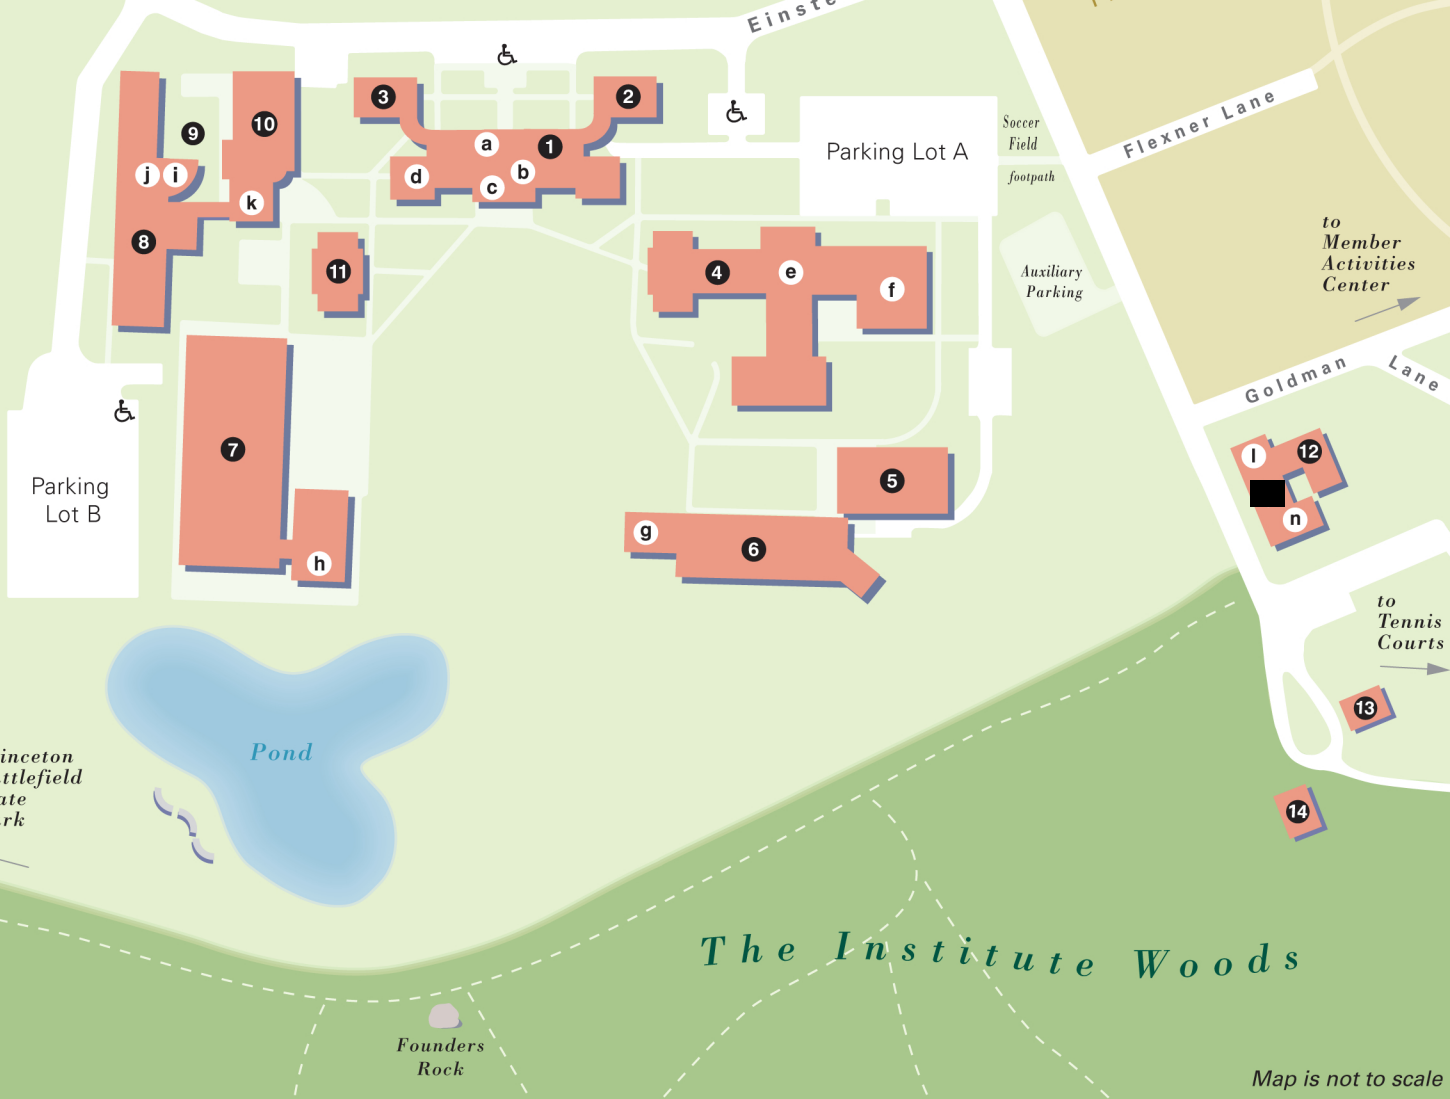

INSTITUTE for ADVANCED STUDY

- 1 Fuld Hall
 - a Reception
 - b Mathematics/Natural Sciences Library (second floor)
 - c Common Room
 - d Director's Office
- 2 Building A
- 3 Building B
- 4 Bloomberg Hall
 - e Lecture Hall
 - f The Simons Center for Systems Biology
- 5 Wolfensohn Hall
- 6 Simonyi Hall
 - g Lecture Hall
- 7 Historical Studies/Social Science Library
 - h White-Levy Room
- 8 West Building
 - i Lecture Hall (lower level)
 - j Seminar Room (second floor)
- 9 Birch Garden
- 10 Dining Hall
 - k Dilworth Room (lower level)
- 11 Building D
- 12 ECP Building (225 S. Olden Lane)
 - l Crossroads Nursery School
 - n Business Office
- 13 310 S. Olden Lane
- 14 320 S. Olden Lane
- 15 Olden Farm (97 Olden Lane)

Maxwell Lane

Map is not to scale