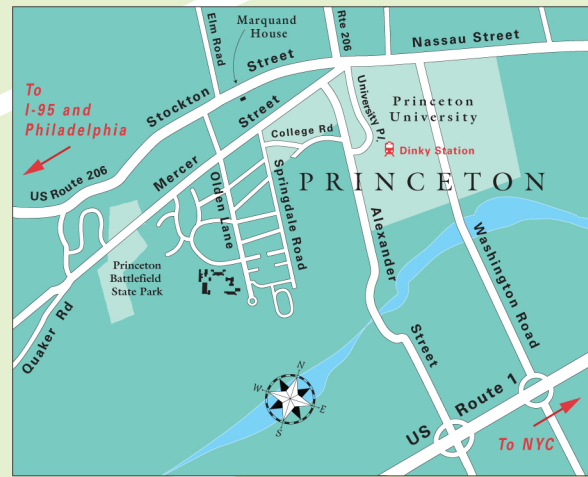

INSTITUTE for ADVANCED STUDY

- 1 Fuld Hall
 - a Reception
 - b Mathematics/Natural Sciences Library (second floor)
 - c Common Room
 - d Director's Office
- 2 Building A
- 3 Building B
- 4 Bloomberg Hall
 - e Lecture Hall
 - f The Simons Center for Systems Biology
- 5 Wolfensohn Hall
- 6 Simonyi Hall
 - g Lecture Hall
- 7 Historical Studies/Social Science Library
 - h White-Levy Room
- 8 West Building
 - i Lecture Hall (lower level)
 - j Seminar Room (second floor)
- 9 Birch Garden
- 10 Dining Hall
 - k Dilworth Room (lower level)
- 11 Building D
- 12 ECP Building (225 S. Olden Lane)
 - l Crossroads Nursery School
 - n Business Office
- 13 310 S. Olden Lane
- 14 320 S. Olden Lane
- 15 Olden Farm (97 Olden Lane)

Maxwell Lane

Map is not to scale