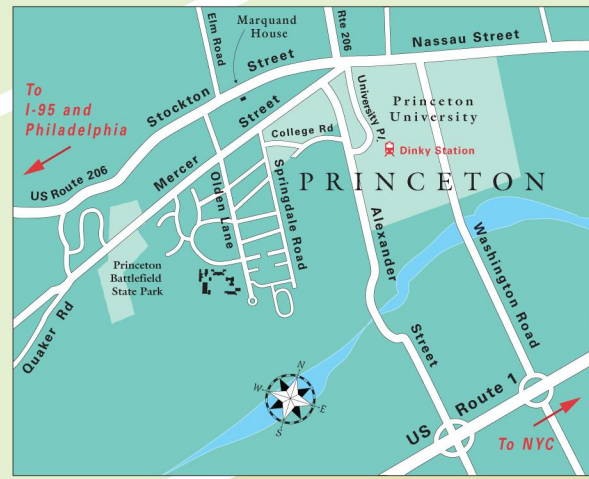

# INSTITUTE for ADVANCED STUDY

- 1 Fuld Hall
  - a Reception
  - b Mathematics/Natural Sciences Library (second floor)
  - c Common Room
  - d Director's Office
- 2 Building A
- 3 Building B
- 4 Bloomberg Hall
  - e Lecture Hall
  - f The Simons Center for Systems Biology
- 5 Wolfensohn Hall
- 6 Simonyi Hall
  - g Lecture Hall
- 7 Historical Studies/Social Science Library
  - h White-Levy Room
- 8 West Building
  - i Lecture Hall (lower level)
  - j Seminar Room (second floor)
- 9 Birch Garden
- 10 Dining Hall
  - k Dilworth Room (lower level)
- 11 Building D
- 12 ECP Building (225 S. Olden Lane)
  - l Crossroads Nursery School
  - n Business Office
- 13 310 S. Olden Lane
- 14 320 S. Olden Lane
- 15 Olden Farm (97 Olden Lane)

Maxwell Lane

Member

Housing

to Member Activities Center

to Tennis Courts

to Princeton Battlefield State Park

The Institute Woods

Map is not to scale