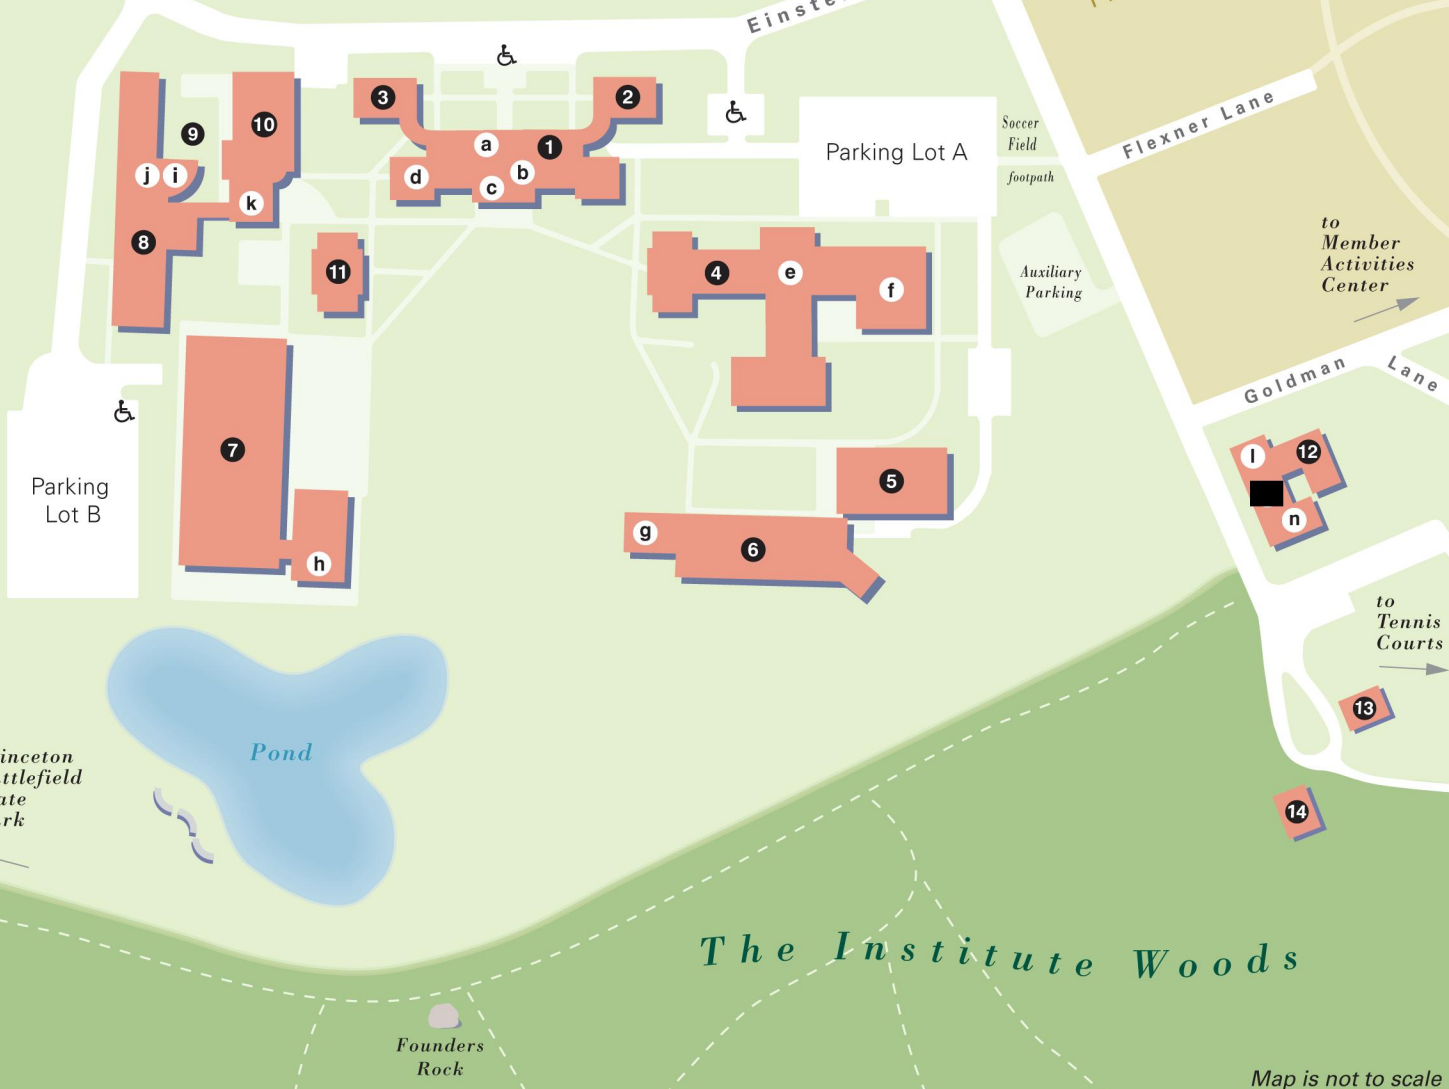

# INSTITUTE for ADVANCED STUDY

- 1 Fuld Hall
  - a Reception
  - b Mathematics/Natural Sciences Library (second floor)
  - c Common Room
  - d Director's Office
- 2 Building A
- 3 Building B
- 4 Bloomberg Hall
  - e Lecture Hall
  - f The Simons Center for Systems Biology
- 5 Wolfensohn Hall
- 6 Simonyi Hall
  - g Lecture Hall
- 7 Historical Studies/Social Science Library
  - h White-Levy Room
- 8 West Building
  - i Lecture Hall (lower level)
  - j Seminar Room (second floor)
- 9 Birch Garden
- 10 Dining Hall
  - k Dilworth Room (lower level)
- 11 Building D
- 12 ECP Building (225 S. Olden Lane)
  - l Crossroads Nursery School
  - n Business Office
- 13 310 S. Olden Lane
- 14 320 S. Olden Lane
- 15 Olden Farm (97 Olden Lane)

Maxwell Lane

Member

Housing

to Member Activities Center

to Tennis Courts

to Princeton Battlefield State Park

The Institute Woods

Map is not to scale